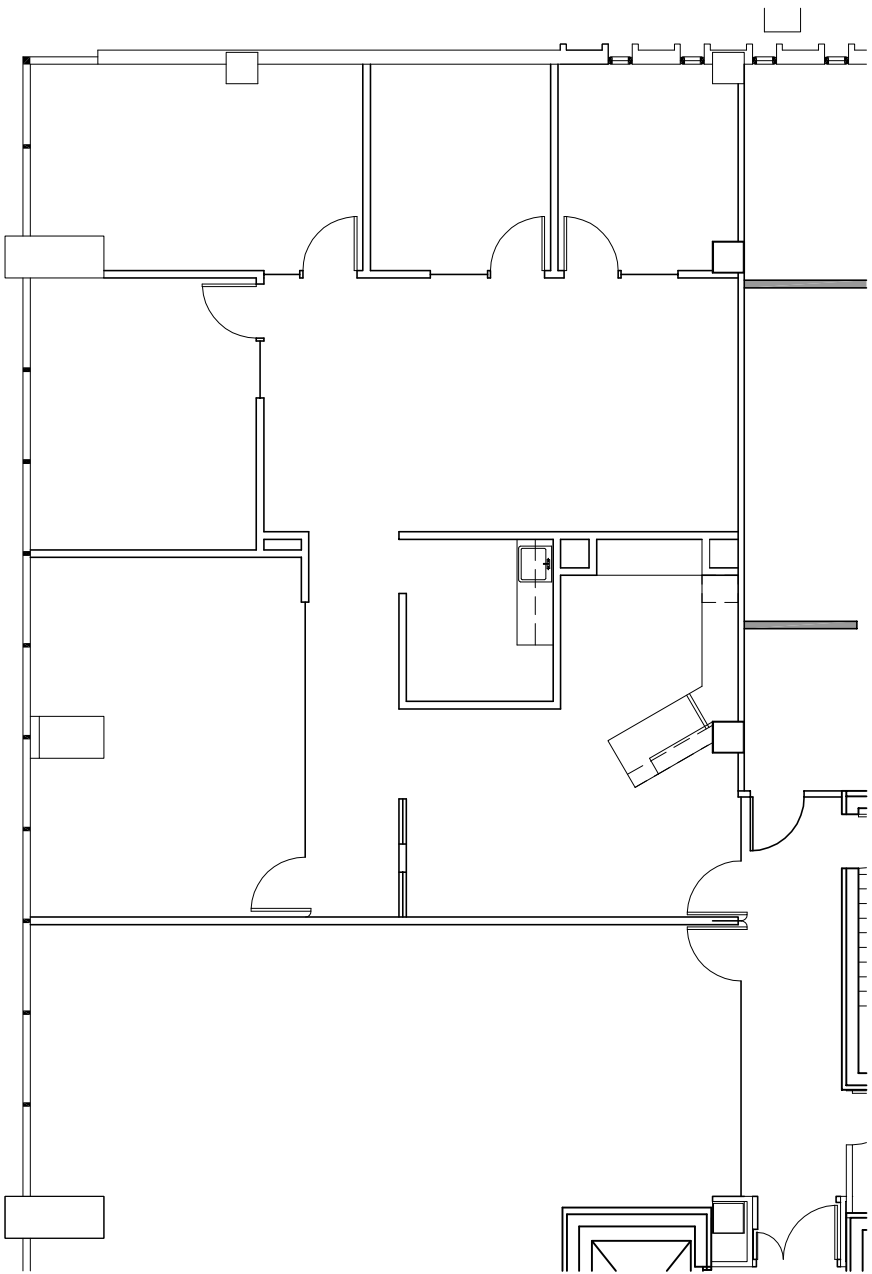

PHOENIX CORPORATE TOWER
3003 N CENTRAL AVENUE, PHOENIX

SIXTH FLOOR – STE 600
08.12.13

2,164 LEASE RSF
2,164 BOMA RSF
11/30/2014

THIS LOCATION